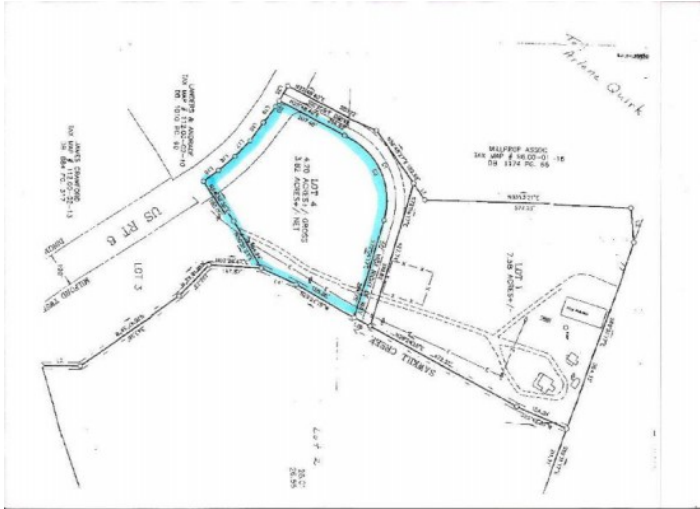

Property Details

4.2 Acres

Small Rt 6 & Buist Road

\$295,000

Total Acres: 4.2

Available Acres: 4.2

Building Types: Small Rt 6 & Buist Road

Zoning: Comm

Additional Information

Address: Small Rt 6 & Buist Road

City: Milford

Zip: 18337

Municipality: Milford Township

For: sale

Nearest Interstate/Highway: I 84

Nearest Air Service: Newburgh NY

Rail: Port Jervis NY

Building Property Type: Office

Available Acres Description: rolling

Sprinkler System: no

Gas: needed

Water: needed