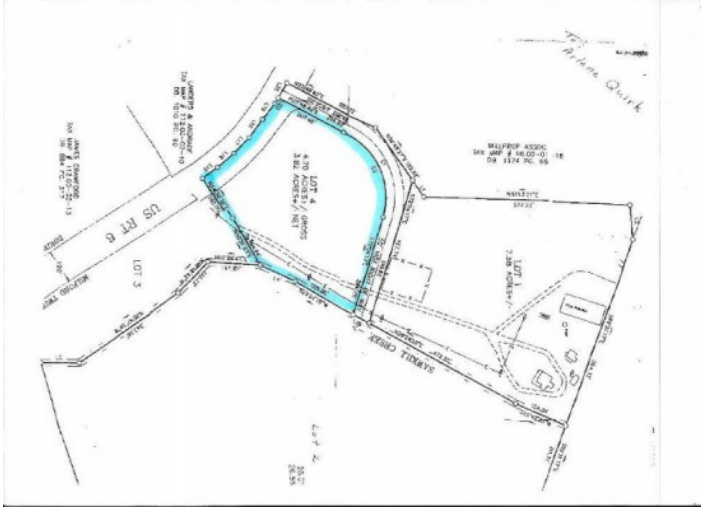

Property Details

4.2 Acres

Small Rt 6 & Buist Road

\$295,000

Total Acres: 4.2

Available Acres: 4.2

Building Types: Small Rt 6 & Buist Road

Zoning: Comm

Additional Information

Address: Small Rt 6 & Buist Road

City: Milford

Zip: 18337

Municipality: Milford Township

For: sale

Nearest Interstate/Highway: I 84

Nearest Air Service: Newburgh NY

Rail: Port Jervis NY

Building Property Type: Office

Available Acres Description: rolling

Sprinkler System: no

Gas: needed

Water: needed